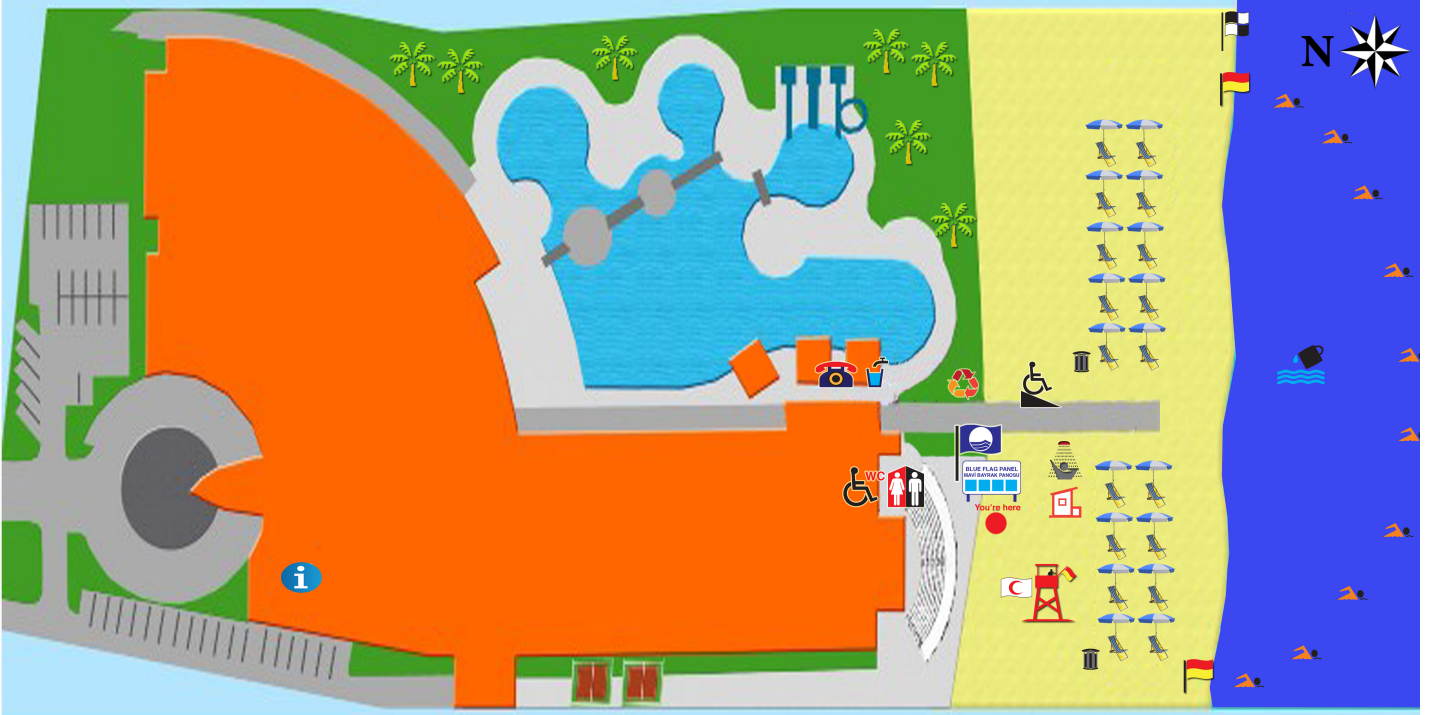

FAME RESIDENCE LARA & SPA

BLUE FLAG MAVİ BAYRAK	FIRST AID İLK YARDIM	SWIMMING BORDER YÜZME SINIRI	CABINS SOYUNMA KABİNI	RECYCLING BIN GERİ DÖNÜŞÜM KUTUSU	GREEN AREAS YEŞİL ALAN
BLUE FLAG PANEL MAVİ BAYRAK PANCOSU	SAMPLING POINT NUMUNE NOKTASI	TOILETS TUVALET	HANDICAPPED RAMP ENGELLİ RAMPASI	DUSTBINS ÇÖP KUTUSU	PARKING AREA OTOPARK
MANAGER OFFICE (INFO) DİREKTRÖR BÜROSU BİLGİ İÇİN	BEACH BORDER PLAJ SINIRI	HANDICAPPED TOILET ENGELLİ TUVALET	DRINKING WATER İÇME SUYU	LIFEGUARD TOWER CAN KURTARAN KULESİ	BUS STOP TOPLU TAŞIMA
TELEPHONE TELEFON	WATER SPORT BORDER SUA SPORLARI SINIRI	SHOWER DUŞ	GARBAGE CONTAINER ÇÖP BİRİKTİRME MEYDANI	TOURISM ESTABLISHMENTS AREA TÜRİZM TESİS ALANI	